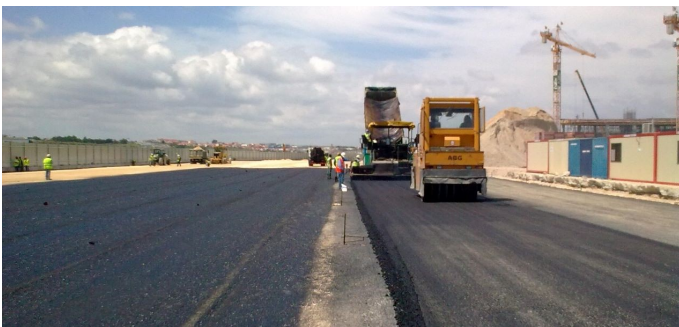

PROJECT
LISBON AIRPORT - ECHO PLATFORM

CATEGORY
AIRPORTS, PAVEMENT MONITORING

CLIENT
ELSAMEX PORTUGAL / EDIFER, S.A.

LOCATION
LISBON, PORTUGAL

PROJECT YEAR
2009

CONSTRUCTION VALUE

MAIN CHARACTERISTICS

Lisbon Airport, designated International Airport Humberto Delgado (ICAO code: LPPT), located in Lisbon, capital of Portugal, is the largest Portuguese airport. Within the Lisbon Airport Expansion Plan a construction contract was launched in order to enhance ECHO platform. This construction contract included a new terminal, new aircraft parking areas as well as new taxiways. Following pavement works, a bearing capacity evaluation was conducted with Falling Weight Deflectometer. This study included a back-analysis evaluation as well as a PCN classification.

PROVIDED SERVICES

Pavement bearing capacity evaluation with FWD and PCN calculation.

VILA REAL

AV. DA EUROPA, EDF.
ENCOSTA DO RIO, N.º 10
5000 - 557 VILA REAL |
PORTUGAL
+351 259 309 200
(CHAMADA PARA A
REDE FIXA NACIONAL)
vilareal@nrv-norvia.com